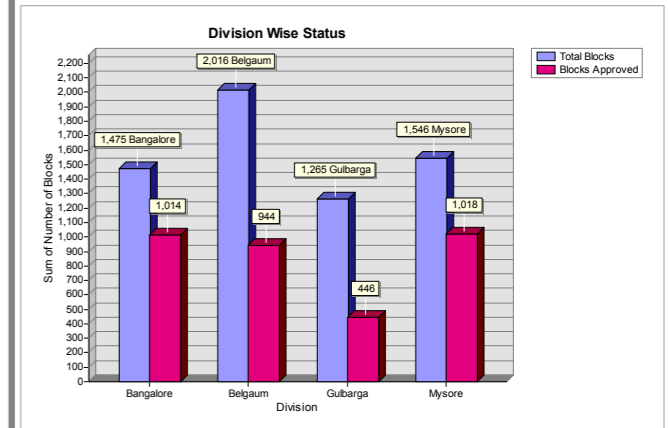

# Karnataka State District Wise KMRP Project Status