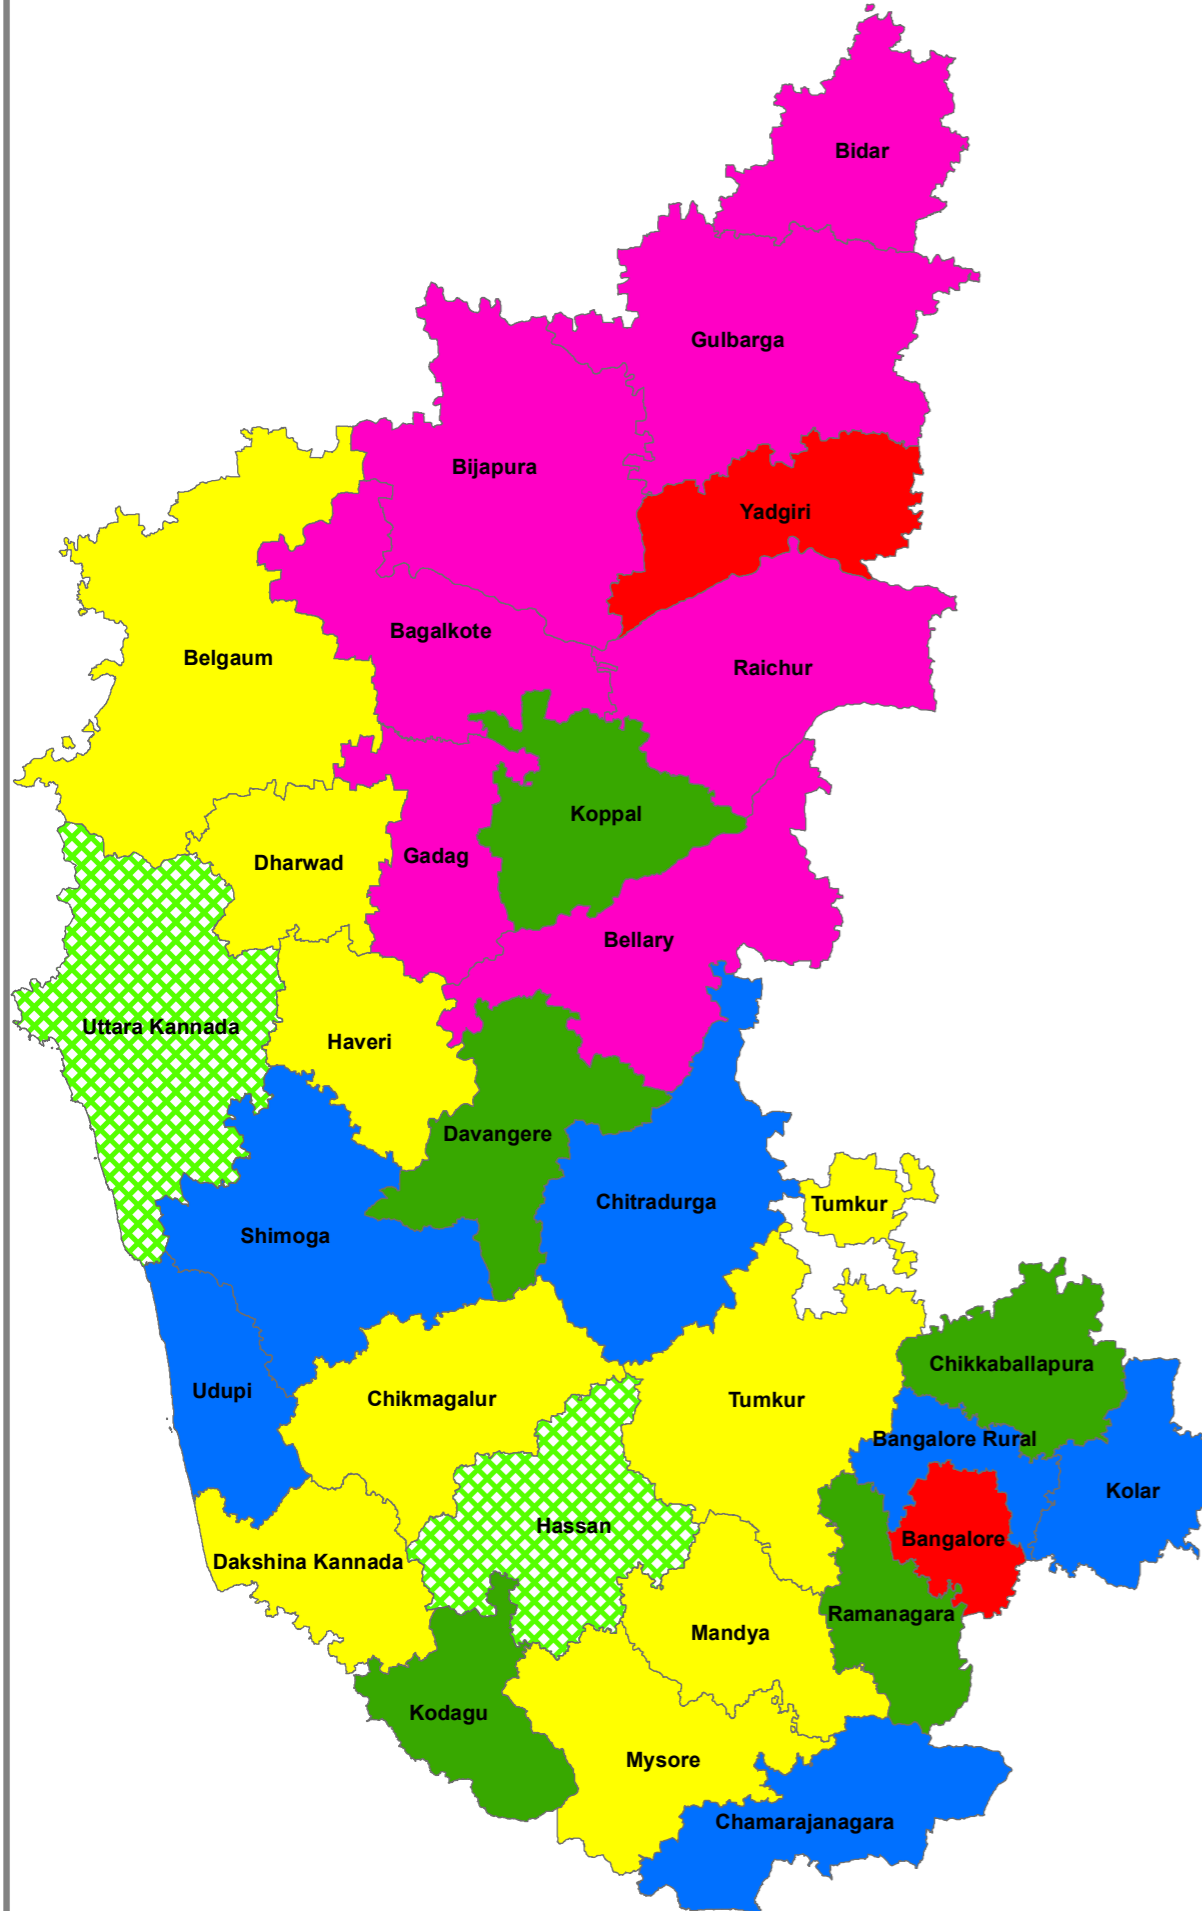

STATUS AS ON SEPTEMBER 16092010

STATUS AS ON SEPTEMBER 20092010