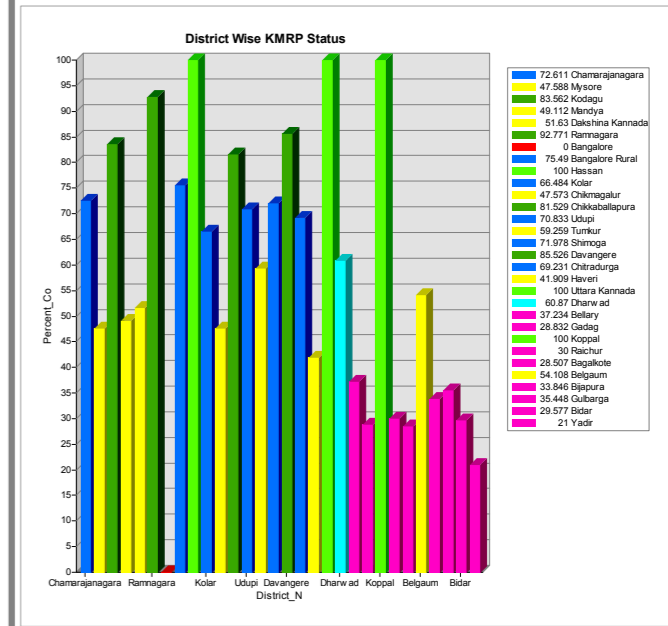

# Karnataka State District Wise KMRP Project Status

## Legend