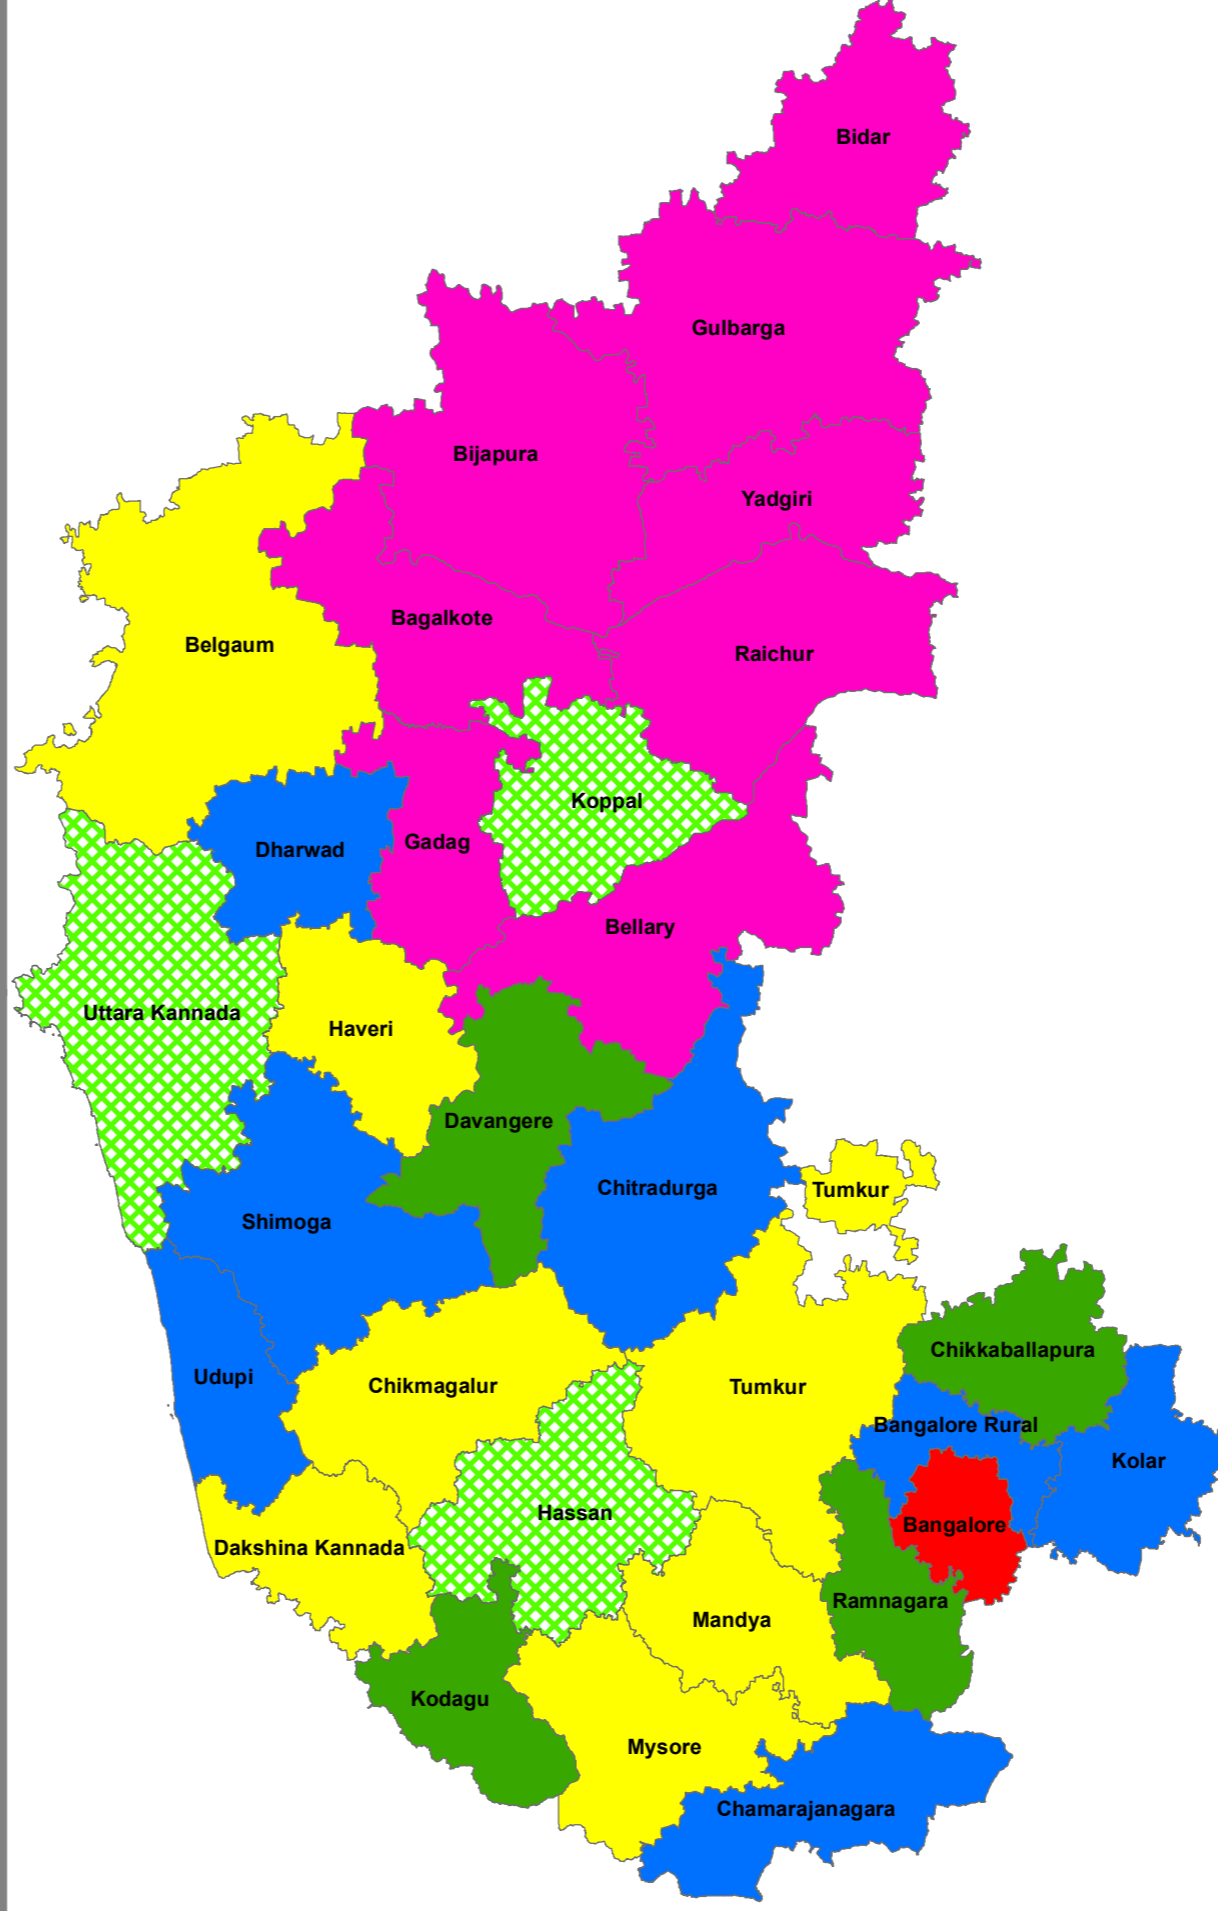

STATUS AS ON SEPTEMBER 16092010

STATUS AS ON SEPTEMBER 20092010

# Karnataka State District Wise KMRP Project Status

## Legend