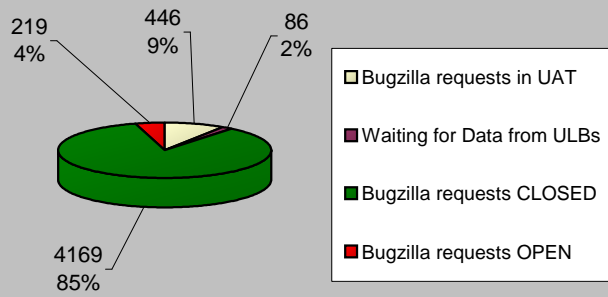

Status of Change Requests for 25 products
as on Dec 25th, 2010